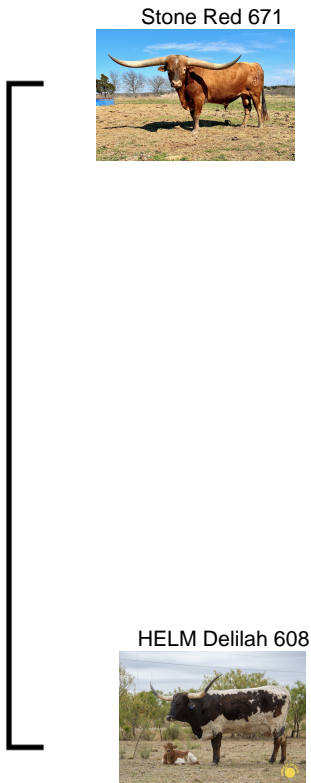

**Helm Bittersweet 953**

**Date of Birth:** 05/27/2019  
**Registration 1:** CI319425  
**Sale Price:** \$  
**Breeder:** Helm Cattle Company  
**Owner:** G&G Longhorns

Courtesy of Ramsey Longhorns

TTT: 42.1250 on 02/06/2021

Helm Bittersweet 953

Stone Red 671

HELM Delilah 608

CV COWBOY CASANOVA

D/O MISS GRANDE

Hubbells 20 Gauge

HELM Respected Temptress

COWBOY CHEX