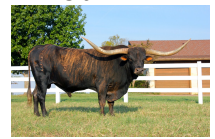

## Rustic Dominatrix

**Date of Birth:** 06/18/2020  
**Registration 1:** Pending  
**Sale Price:** \$  
**Breeder:** G&G Longhorns  
**Owner:** Bosley Cattle Co

Rustic Dominatrix

RJF Bricklayer

Lazy J's Dominatrix

Archer Texa

HL BRICK HOUSE - Tag 161

FIFTY SHADES DARKER

J.R. TRIXI

WS JAMAKIZM

TEXANA VAN HORNE

LAREDO TEXA

BL Rio Cancan