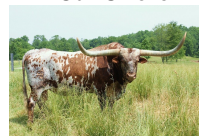

String of Pearls LP

Date of Birth: 04/13/2020
Registration 1: CI327063
Breeder: John Randolph
Owner: Nel-Tam Longhorns LLC

Courtesy of Nel-Tam Longhorns

TTT: 60.1250 on 10/05/2022

D/O DOUBLE OTT BUCK

LC Shadow Chex