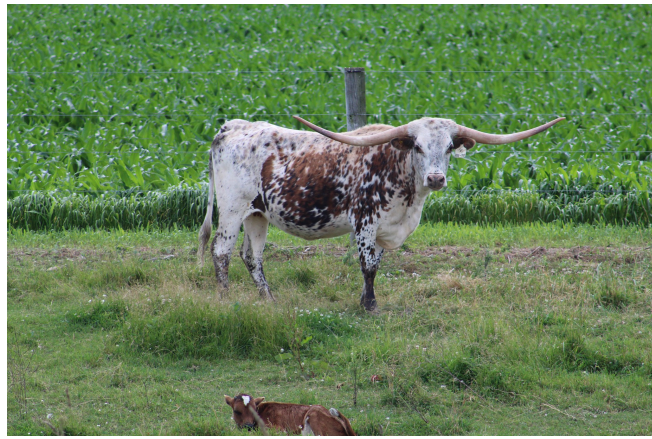

String of Pearls LP

Date of Birth: 04/13/2020
Registration 1: CI327063
Breeder: John Randolph
Owner: Nel-Tam Longhorns LLC

Courtesy of Nel-Tam Longhorns

TTT: 60.1250 on 10/05/2022

D/O DOUBLE OTT BUCK

LC Shadow Chex