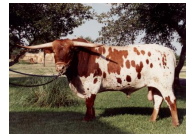

SB32 VICTORIA

IMPACTS REAR ADMIRAL

JK WIDE CINNAMON TWIST