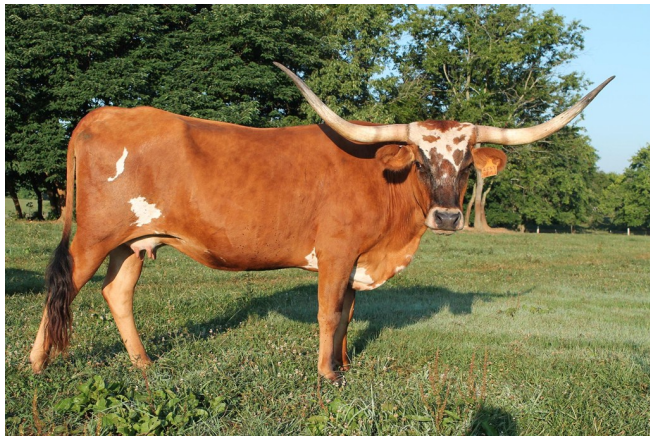

**RM REXY LEA**

**Date of Birth:** 09/18/2007  
**Registration 1:** 254385  
**Sale Price:** \$  
**Breeder:** Red Mc Combs Ranches of Texas  
**Owner:** Glenn Clinard

Courtesy of Bear Davidson- G&G Longhorns

TTT: 62.5000 on 02/27/2014

RM REXY LEA

M.C. SUPER REX

RM MARIBETH'S LEAH

SUPER BOWL

J.R. OPUS

Leonidas

SUPERMAN