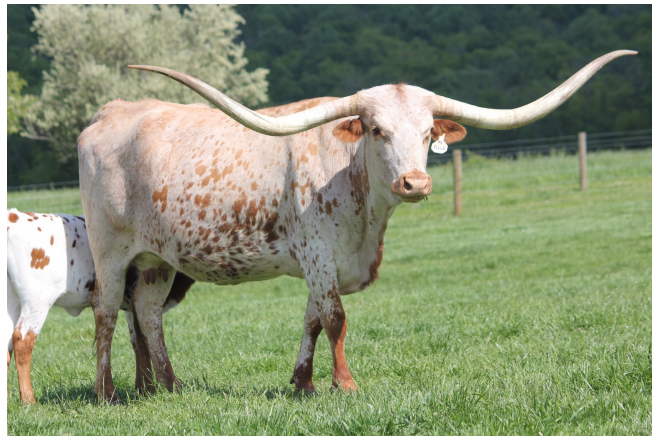

XC HEIDI

Date of Birth: 04/30/2012
Registration 1: CT1285526
Breeder: XC LONGHORNS
Owner: Dreamwood Farms

Courtesy of Dreamwood Farms

A complete JP Rio Grande daughter that produces knock-out calves each year . Her dam RM Touch 'N Whirl Pat sold a few times for big money .

Total Horn: 78.0000 on 08/22/2015
TTT: 90.7500 on 10/29/2024

XC HEIDI

JP RIO GRANDE

RM TOUCH N WHIRL PAT

J.R. GRAND SLAM

TX W Lucky Lady

TOUCHDOWN OF RM

RM MISS WHIRLWIND

GUNMAN

J.R. SEQUENTIAL

LAMB'S POWER PLAY

TX W ROSE BUD

SUPER BOWL

UNCURLED

YO CLASSIC REDMAC 1722

YO WINDY STAR 4330