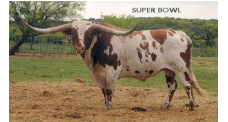

XC HEIDI

Date of Birth: 04/30/2012
Registration 1: CT1285526
Breeder: XC LONGHORNS
Owner: Dreamwood Farms

Courtesy of Dreamwood Farms

A complete JP Rio Grande daughter that produces knock-out calves each year . Her dam RM Touch 'N Whirl Pat sold a few times for big money .

GUNMAN

J.R. SEQUENTIAL

LAMB'S POWER PLAY

TX W ROSE BUD

SUPER BOWL

UNCURLED

YO CLASSIC REDMAC 1722

YO WINDY STAR 4330