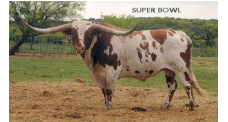

XC HEIDI

Date of Birth: 04/30/2012
Registration 1: CTI285526
Breeder: XC LONGHORNS
Owner: Dreamwood Farms

Courtesy of Dreamwood Farms

A complete JP Rio Grande daughter that produces knock-out calves each year . Her dam RM Touch 'N Whirl Pat sold a few times for big money .

GUNMAN

J.R. SEQUENTIAL

LAMB'S POWER PLAY

TX W ROSE BUD

SUPER BOWL

UNCURLED

YO CLASSIC REDMAC 1722

YO WINDY STAR 4330