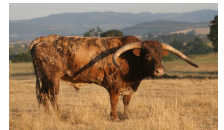

KING OF CLUBS

IMA PRETTY SQUAW