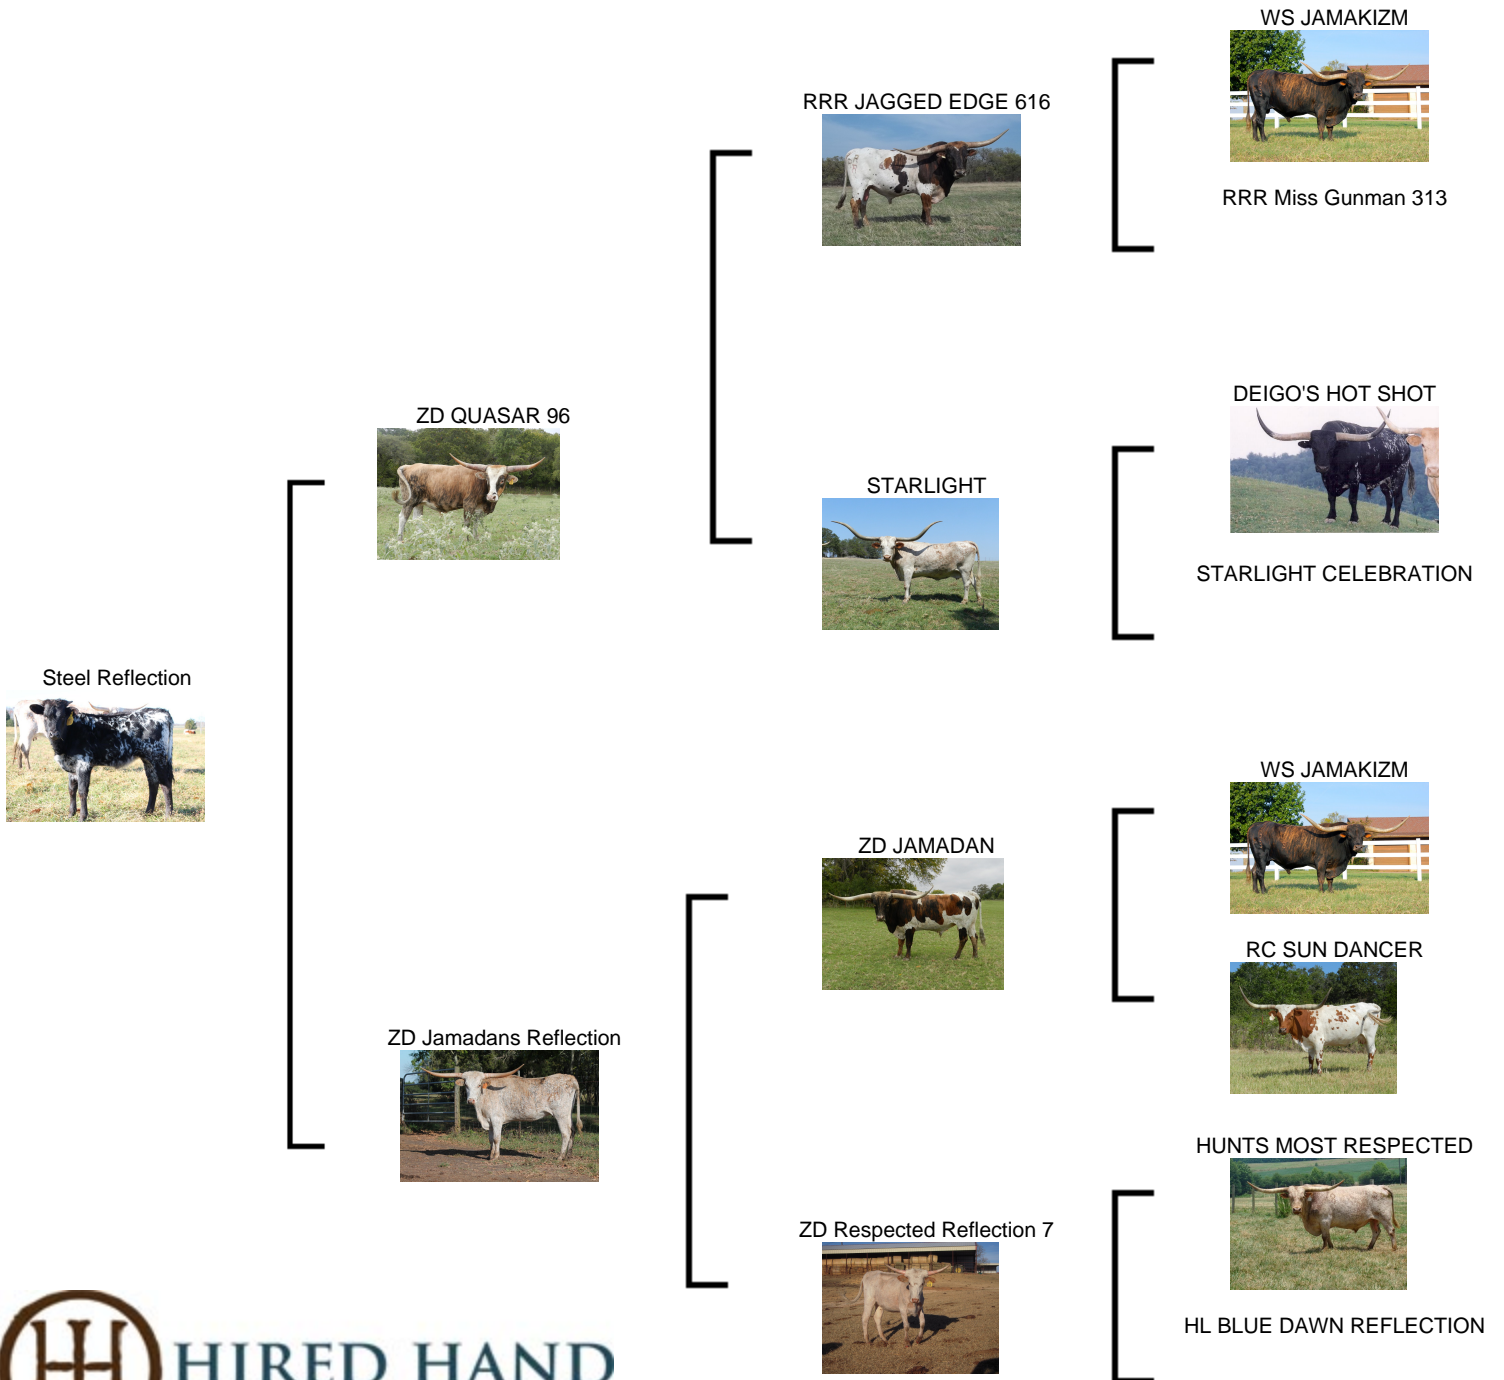

Steel Reflection

Date of Birth: 06/15/2013
Registration 1: Pending
Sale Price: \$
Breeder: Clear Creek Pecan Plantation
Owner: Brymore Farms

Courtesy of Bear Davidson- G&G Longhorns

<http://www.hiredhandsoftware.com>