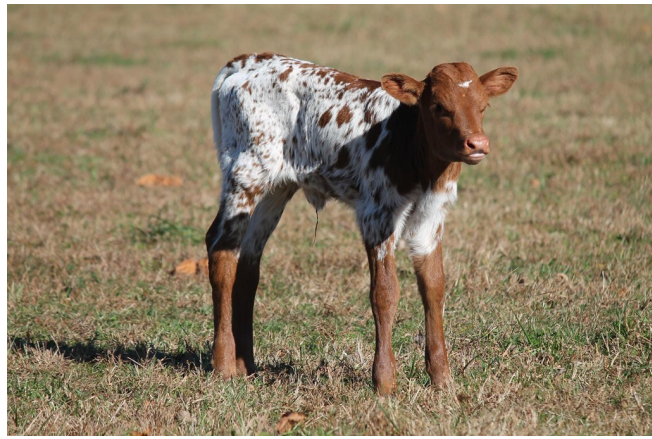

Steel Drag

Date of Birth: 11/11/2014
Registration 1: Pending
Sale Price: \$
Breeder: Tommy Mulhoon
Owner: Mark & Theresa Stoudt

Courtesy of Bear Davidson- G&G Longhorns