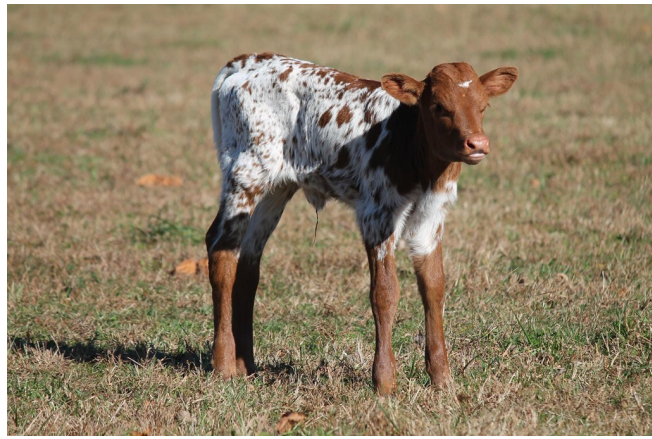

**Steel Drag**

**Date of Birth:** 11/11/2014  
**Registration 1:** Pending  
**Sale Price:** \$  
**Breeder:** Tommy Mulhoon  
**Owner:** Mark & Theresa Stoudt

Courtesy of Bear Davidson- G&G Longhorns