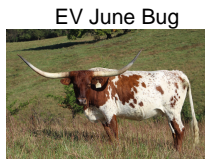

**EV June Bug**

**Date of Birth:** 06/16/2015  
**Registration 1:** 272433  
**Sale Price:** \$  
**Breeder:** FRED & CHERYL BRYANT  
**Owner:** Rivendale Farms

Courtesy of Bear Davidson- G&G Longhorns

TTT: 69.7500 on 01/28/2020