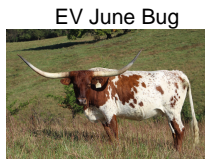

EV June Bug

Date of Birth: 06/16/2015
Registration 1: 272433
Sale Price: \$
Breeder: FRED & CHERYL BRYANT
Owner: Rivendale Farms

Courtesy of Bear Davidson- G&G Longhorns

TTT: 69.7500 on 01/28/2020

EV June Bug