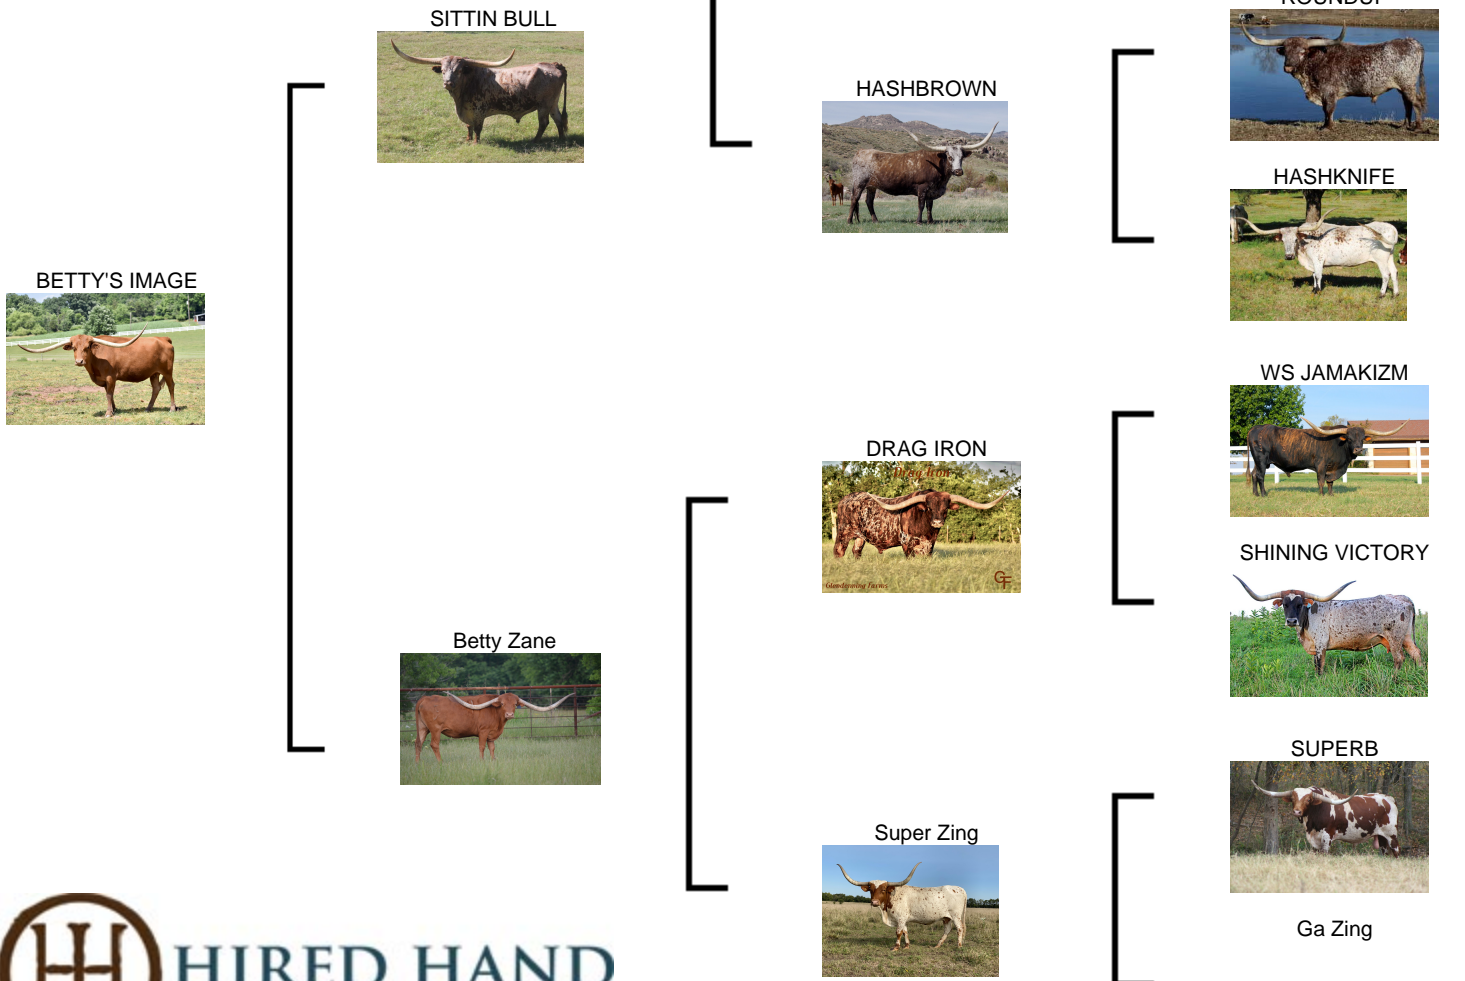

<http://www.hiredhandsoftware.com>