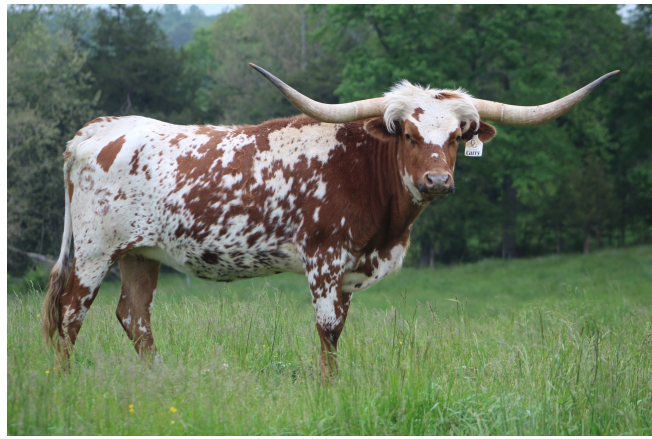

Rustic Carry

Date of Birth: 09/07/2016
Registration 1: 21006
Sale Price: \$
Breeder: G&G Longhorns
Owner: Rivendale Farms

Courtesy of Bear Davidson- G&G Longhorns

TTT: 61.7500 on 01/28/2020

Rustic Carry

Outlawed