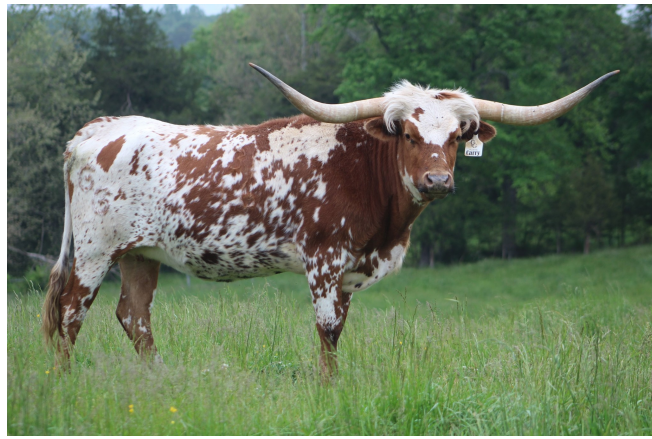

**Rustic Carry**

**Date of Birth:** 09/07/2016  
**Registration 1:** 21006  
**Sale Price:** \$  
**Breeder:** G&G Longhorns  
**Owner:** Rivendale Farms

Courtesy of Bear Davidson- G&G Longhorns

TTT: 61.7500 on 01/28/2020

Rustic Carry

Outlawed

CDC Carried Away

CV COWBOY CASANOVA

RJF SHEZA SITTIN PRETTY

CDC Startex

HL CADENCE

COWBOY CHEX